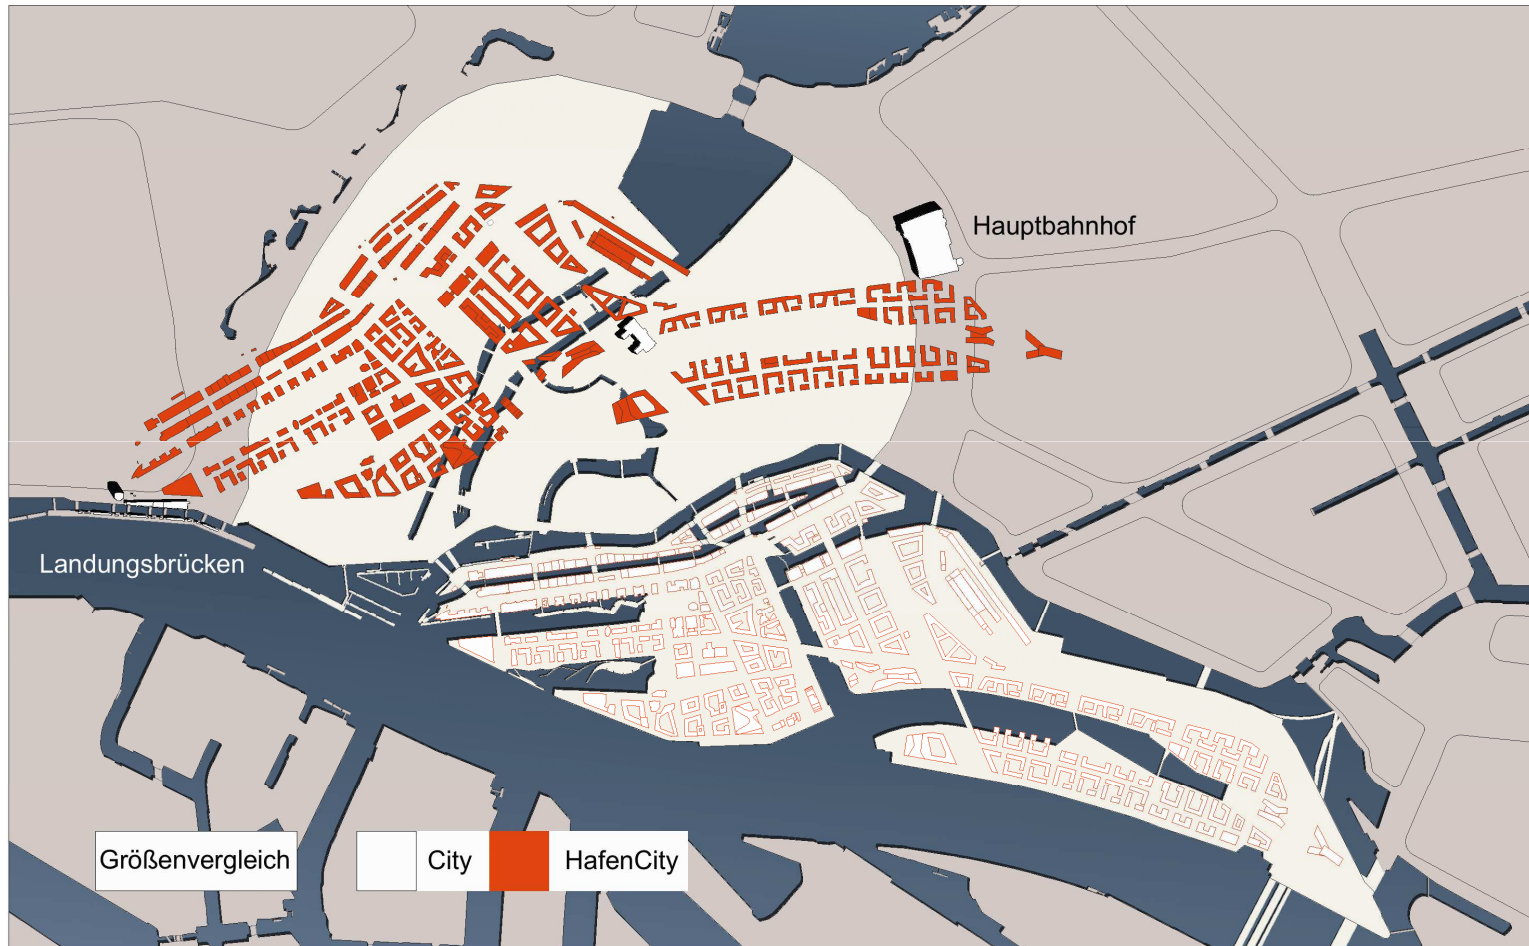

HafenCity Hamburg

Conversion of a Former Harbor Area - and City Center Development

Dieter Polkowski

Free and Hanseatic City of Hamburg

Ministry of Urban Development and Environment

HafenCity Area - 157 ha Neighboring the City Center

HafenCity – Between the Old Warehouse District and the River Elbe

The Old Warehouse District

A Chance to enlarge the City Center

Altstadt und
Neustadt
460 ha

HafenCity
155 ha

Masterplan 2000

Gesamtfläche: 157 ha
 Landfläche: 126 ha
 Entwicklungszeitraum 20 - 25 Jahre
 6.000 Wohnungen ca. 12.000 Bewohner
 45.000 Arbeitsplätze

HafenCity – Development as a Part of the City Center

Linking with the City Center

The Division into Quarters

Quarters in the Hafencity

Mixed Uses in the Hafencity

Mixed Uses in every Quarter and most of the Buildings