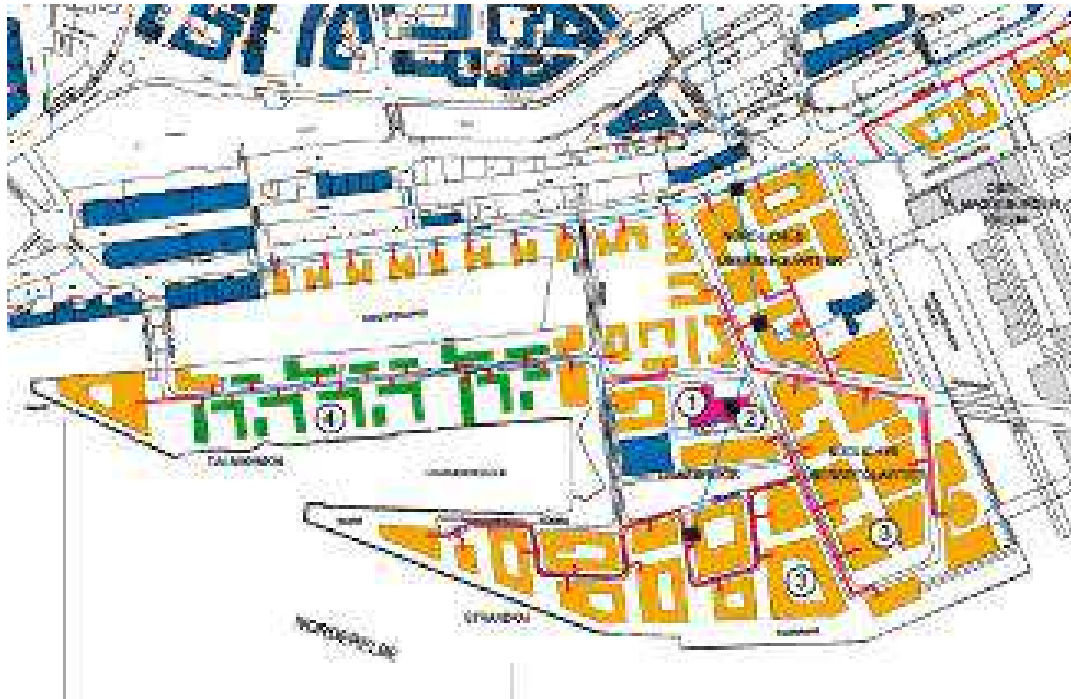

Central Heating System