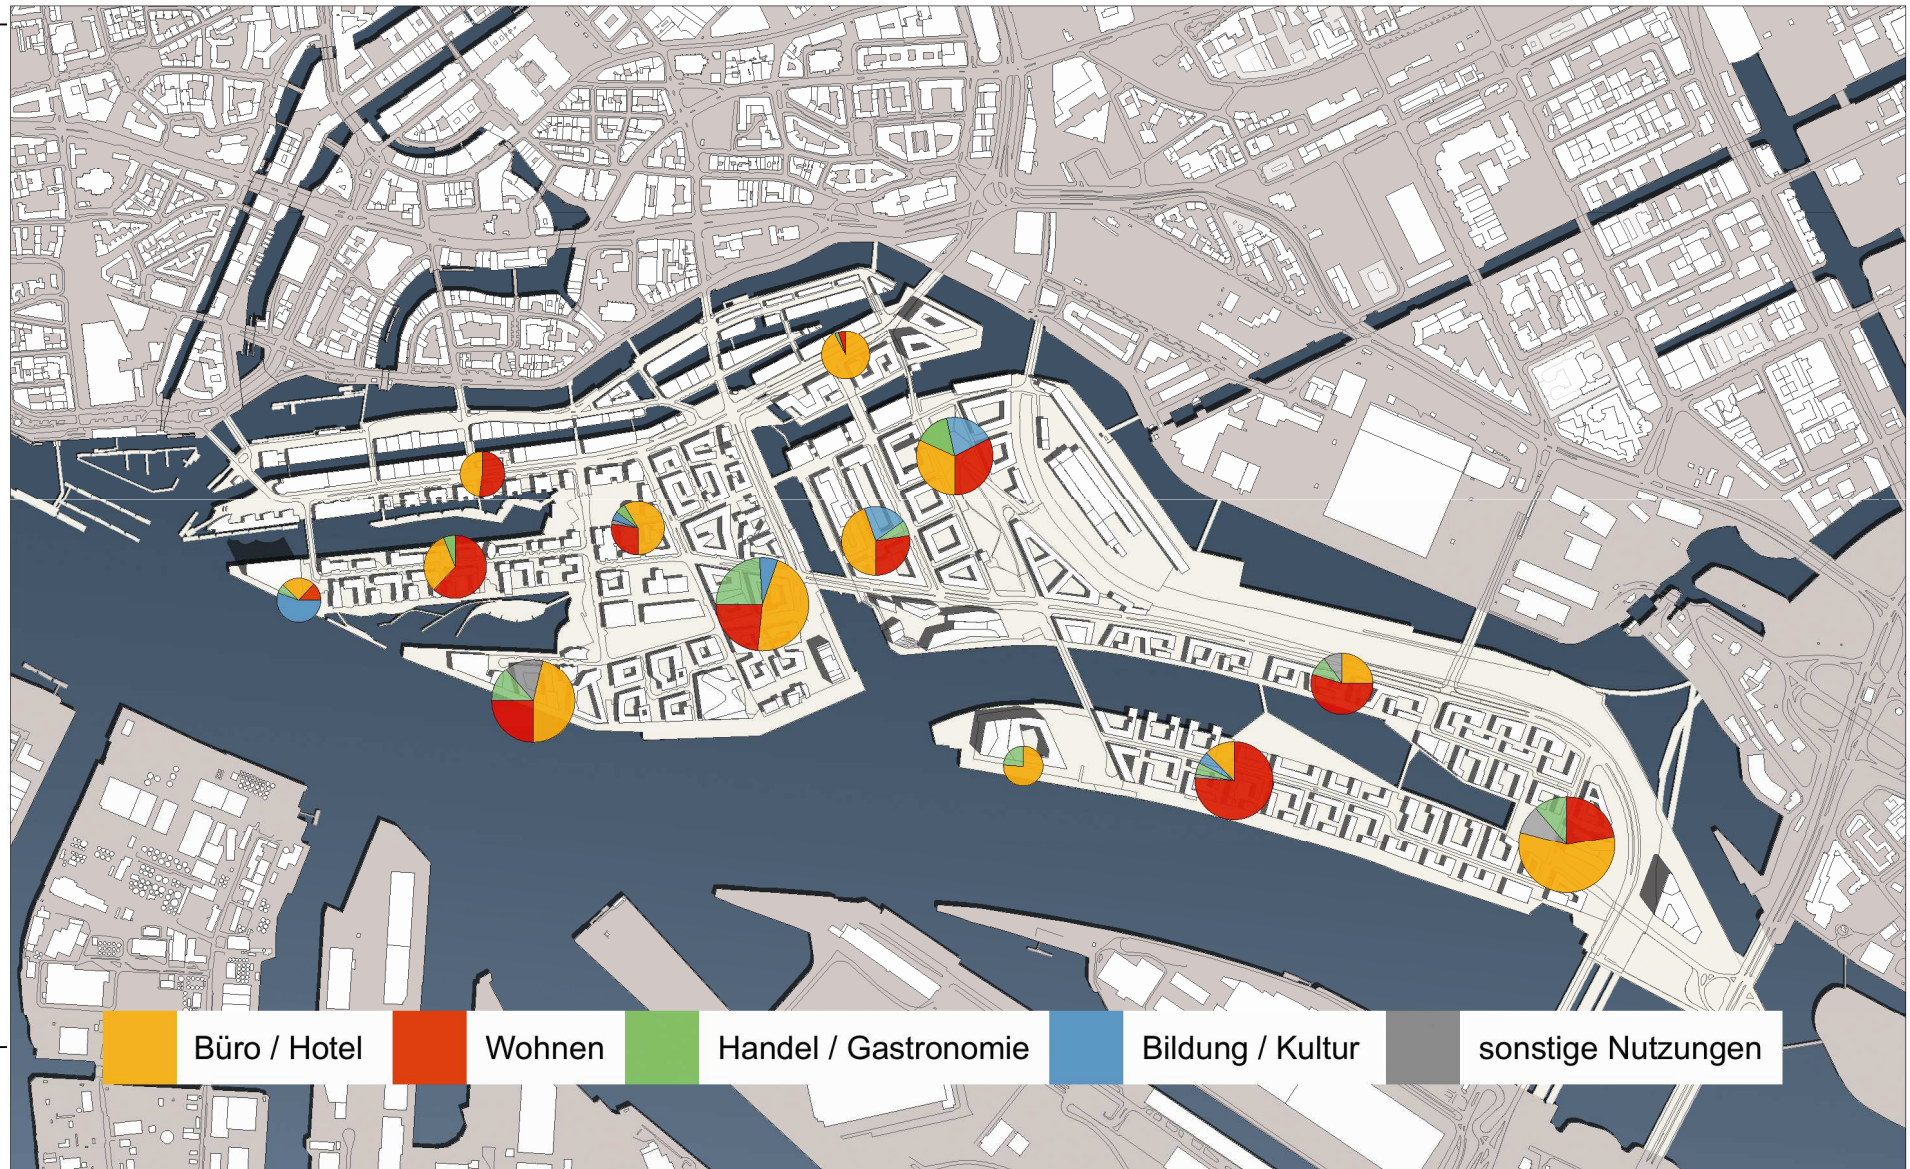

HafenCity Hamburg

Conversion of a Former Harbor Area - and City Center Development

Dieter Polkowski

Free and Hanseatic City of Hamburg

Ministry of Urban Development and Environment

HafenCity Area - 157 ha Neighboring the City Center

HafenCity – Between the Old Warehouse District and the River Elbe

The Old Warehouse District

A Chance to enlarge the City Center

Altstadt und
Neustadt
460 ha

HafenCity
155 ha

Masterplan 2000

Gesamtfläche: 157 ha
 Landfläche: 126 ha
 Entwicklungszeitraum 20 - 25 Jahre
 6.000 Wohnungen ca. 12.000 Bewohner
 45.000 Arbeitsplätze

HafenCity – Development as a Part of the City Center

Linking with the City Center

The Division into Quarters

Quarters in the Hafencity

Mixed Uses in the Hafencity

Mixed Uses in every Quarter and most of the Buildings