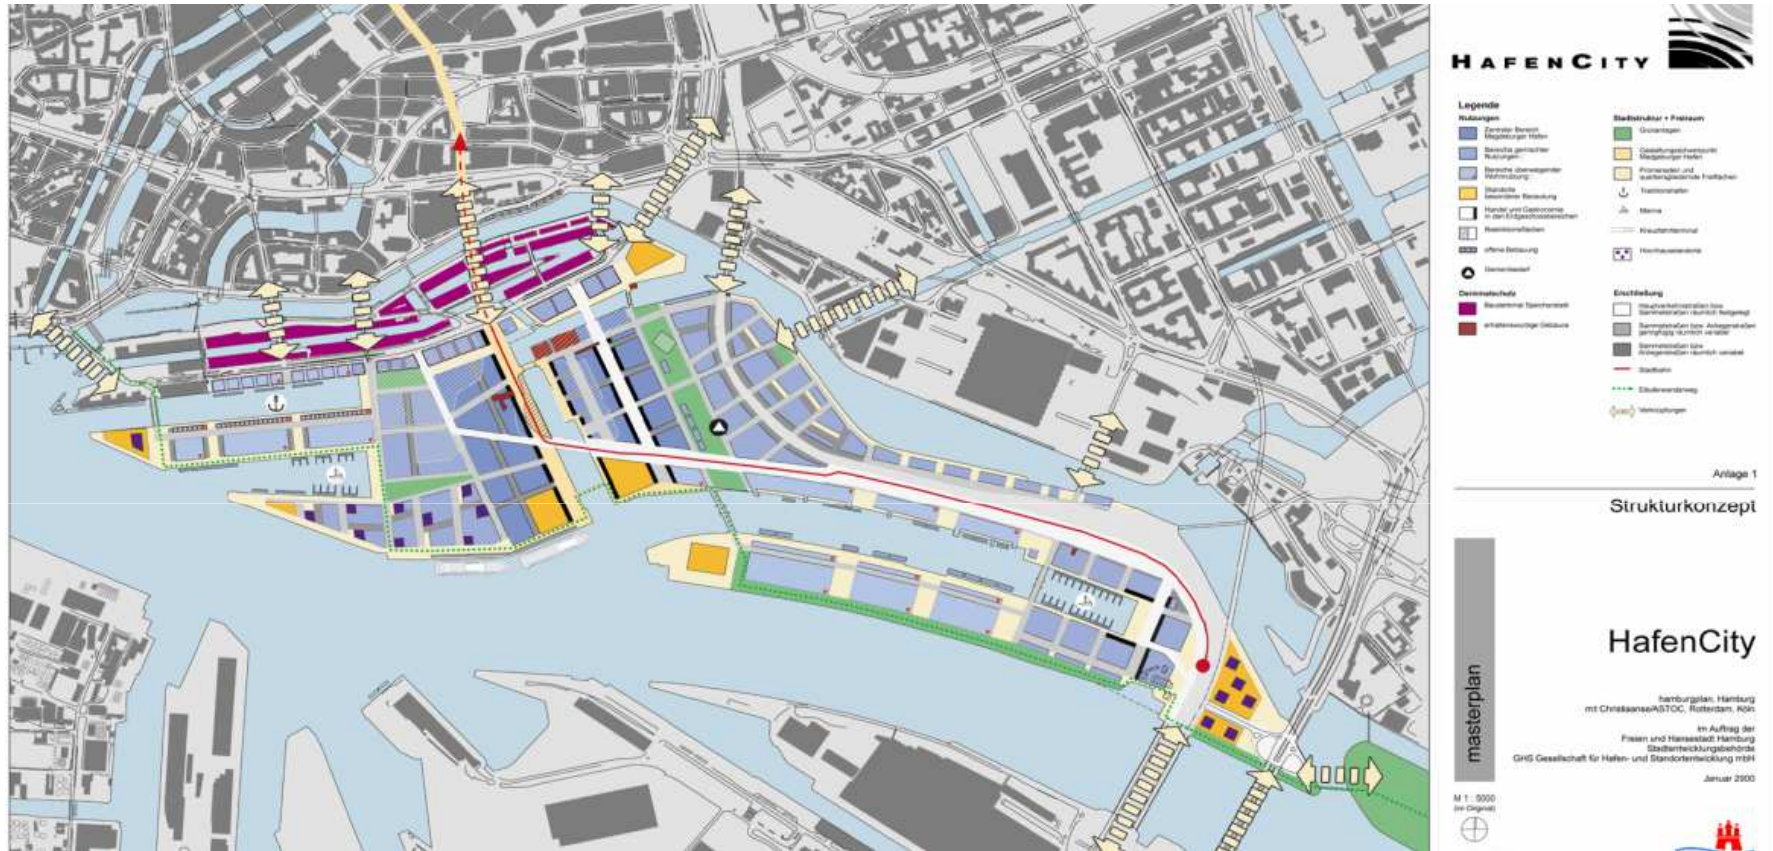

HafenCity Hamburg

Conversion of a Former Harbor Area - and City Center Development

Dieter Polkowski

Free and Hanseatic City of Hamburg

Ministry of Urban Development and Environment

HafenCity Area - 157 ha Neighboring the City Center

HafenCity – Between the Old Warehouse District and the River Elbe

The Old Warehouse District

A Chance to enlarge the City Center

Altstadt und
Neustadt
460 ha

HafenCity
155 ha

Masterplan 2000

Gesamtfläche: 157 ha
 Landfläche: 126 ha
 Entwicklungszeitraum 20 - 25 Jahre
 6.000 Wohnungen ca. 12.000 Bewohner
 45.000 Arbeitsplätze

HafenCity – Development as a Part of the City Center

Linking with the City Center

The Division into Quarters

Quarters in the Hafencity

Mixed Uses in the Hafencity

Mixed Uses in every Quarter and most of the Buildings