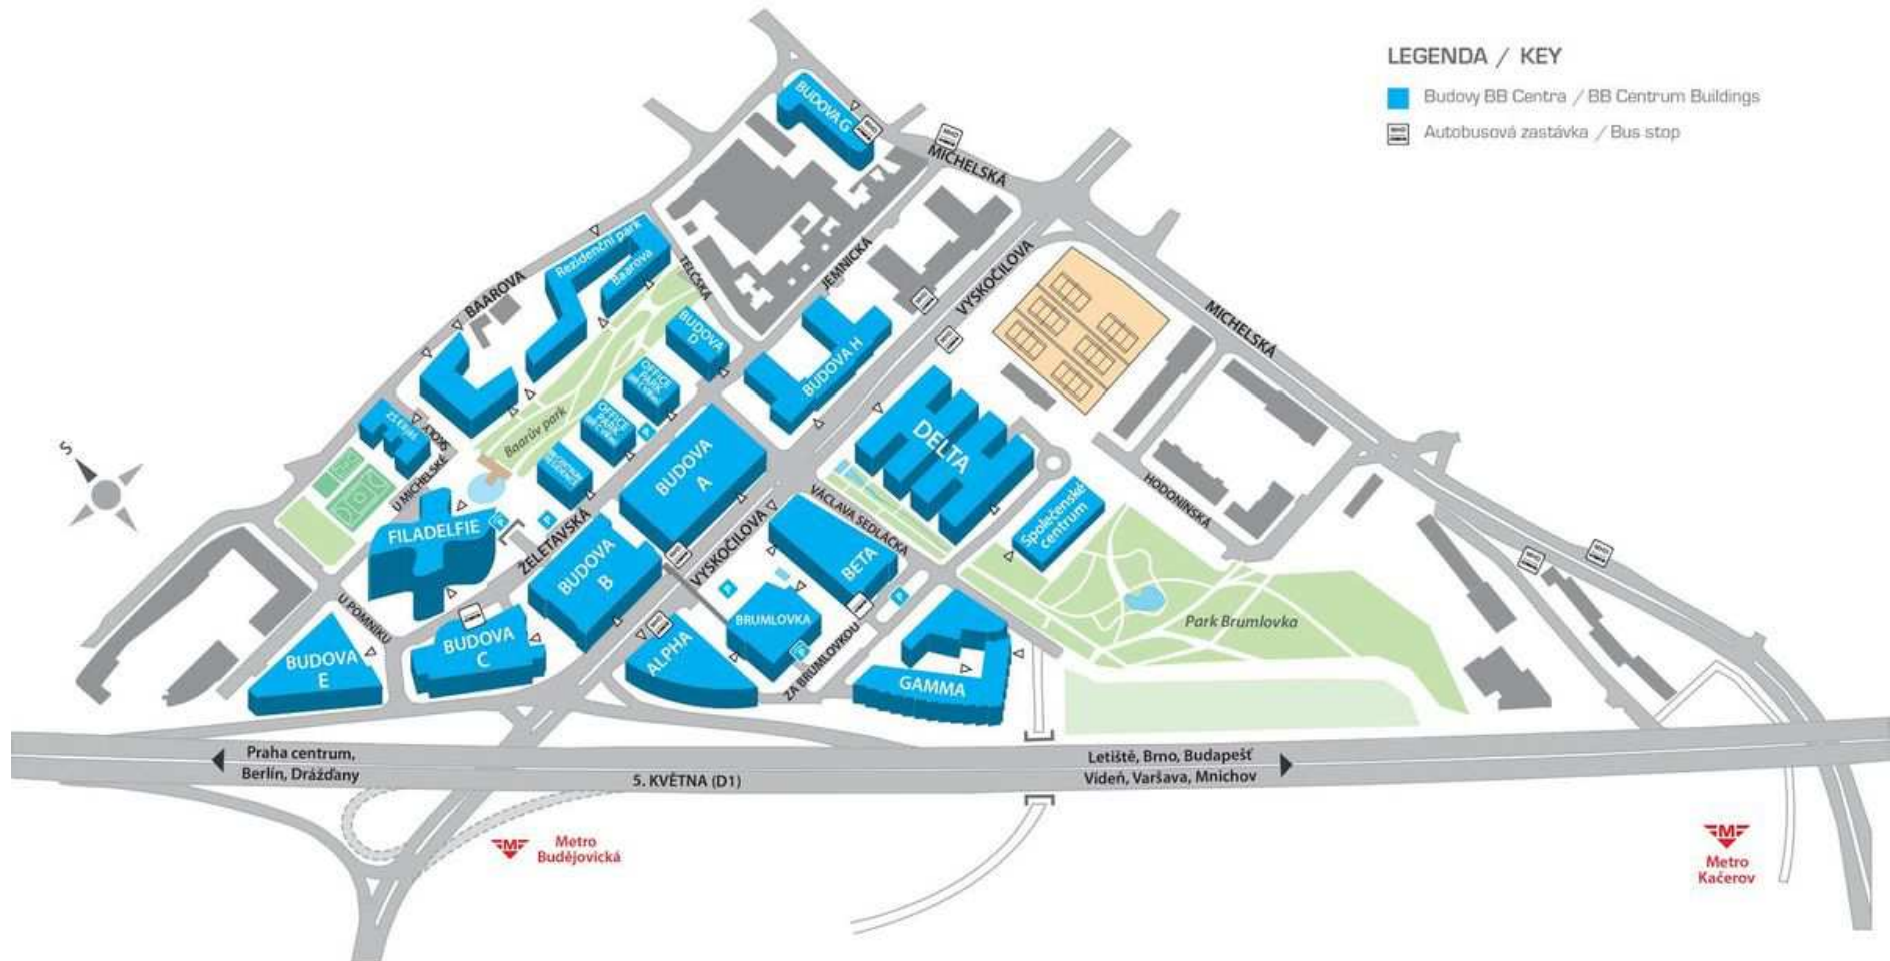

*Where Business
Comes to Life*

A DEVELOPMENT BY **PASSERINVEST**
G R O U P

BB CENTRUM

BB CENTRUM

*Where Business
Comes to Life*

LEGENDA / KEY

-  Budovy BB Centra / BB Centrum Buildings
-  Autobusová zastávka / Bus stop

A DEVELOPMENT BY

PASSERINVEST
GROUP

FAKTA A ČÍSLA

BB CENTRUM
Where Business Comes to Life

ROZLOHA
250 000 m²

12 ADMINISTRATIVNÍCH BUDOV
MULTIFUNKČNÍ BUDOVA
BRUMLOVKA

ŠKOLA A ŠKOLKA
ELIJÁŠ

SPOLEČENSKÉ CENTRUM
BETHANY