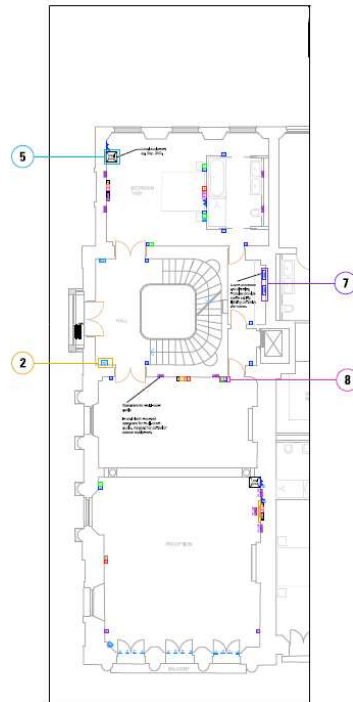

First

AV MEDIA

komunikace obrazem