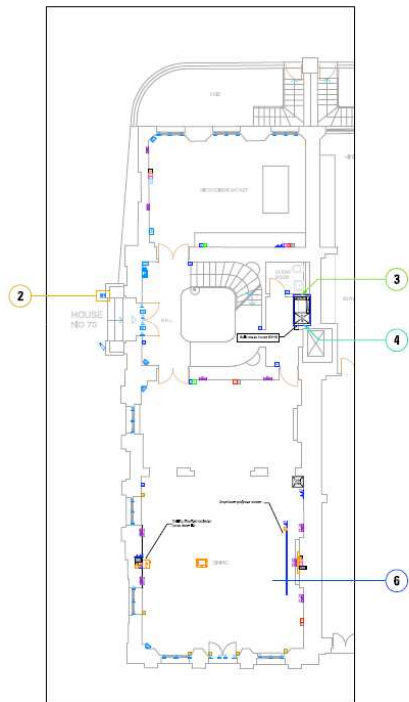

Ground

AV MEDIA

komunikace obrazem