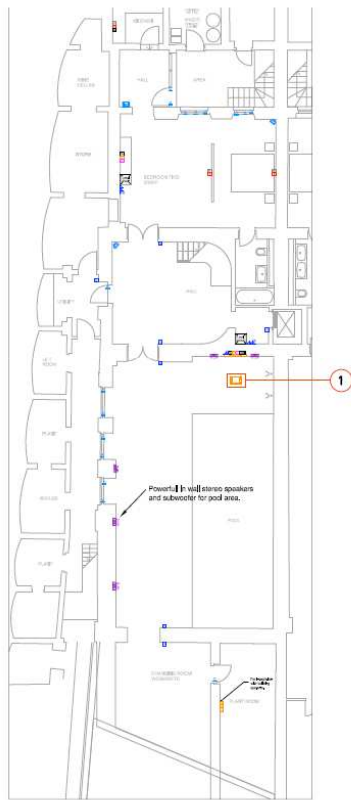

Lower Ground