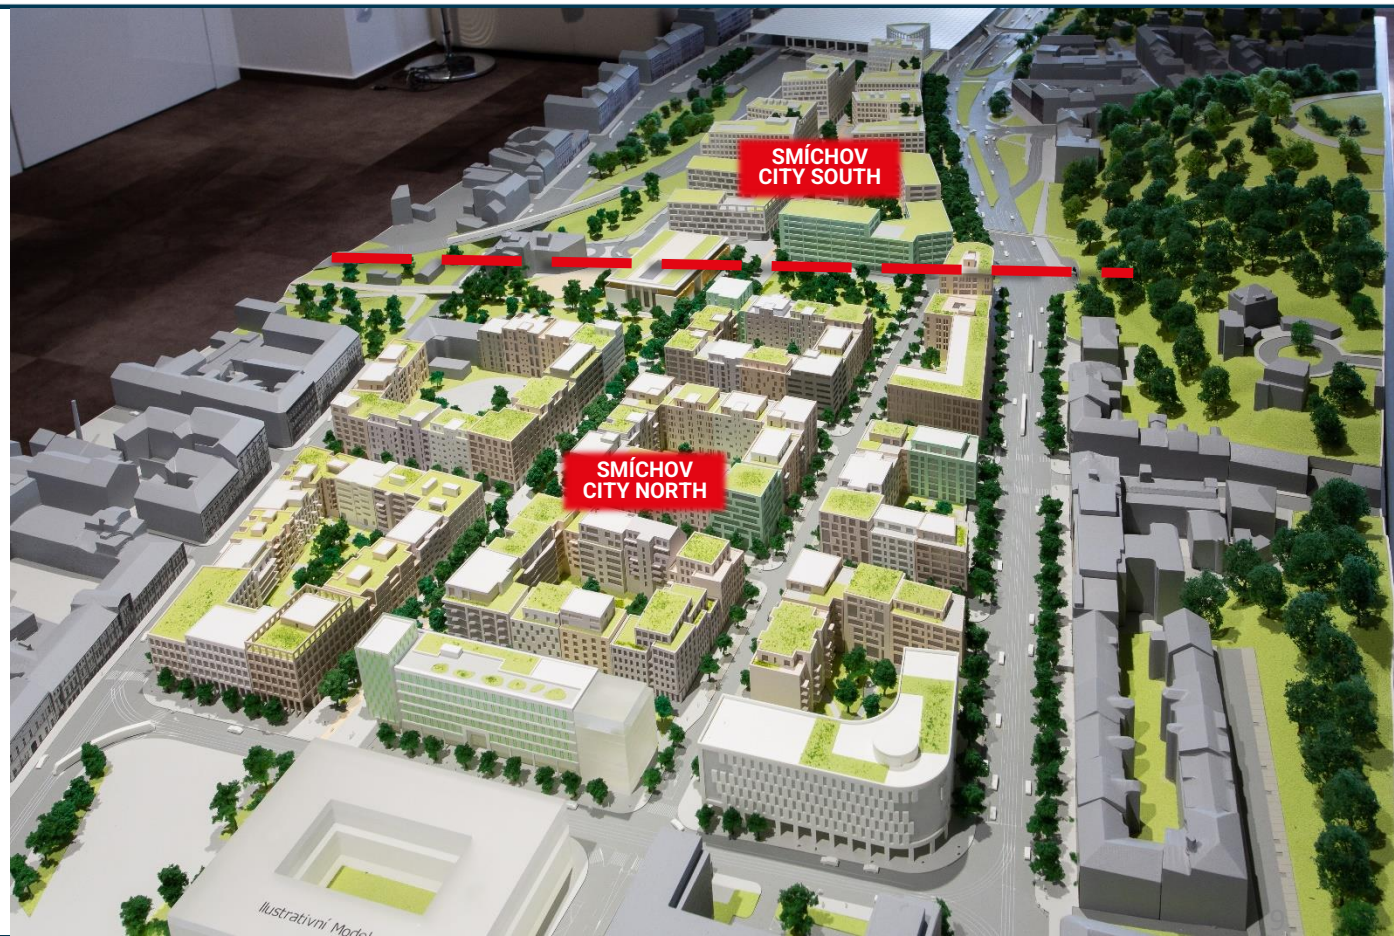

> REM AUTUMN 2021 – NOVÁ REALITA

**SEKYRA
GROUP**

**ROHAN
CITY**

> URBAN PLAN

> ROHAN CITY – 1st PHASE

> ROHAN CITY – 2nd PHASE

**SEKYRA
GROUP**

**SMÍCHOV
CITY**

> NORTH VIEW

> SMÍCHOV CITY – 1st PHASE - NORTH

> SMÍCHOV CITY – 2nd PHASE – SOUTH

> SMÍCHOV CITY – 2nd PHASE - SOUTH

> SMÍCHOV CITY – 4th PHASE - RADLICKÁ

- > **Contact details:**
Sekyra Group a.s.
U Sluncové 666/12a, 110 00 Praha 1
- > **Leoš Anderle, CEO**
M: +420 603 774 601
E: landerle@sekyragroup.cz